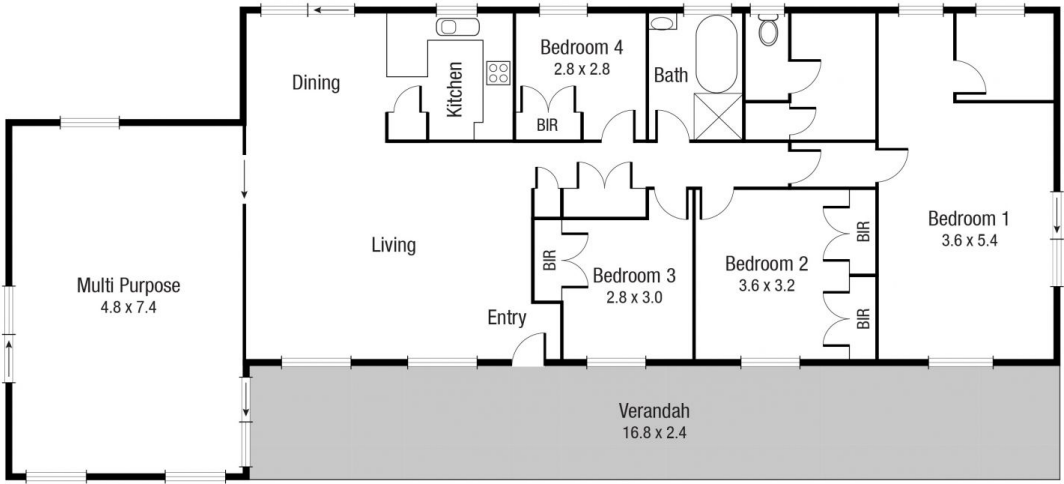

Scale in metres. Indicative only. Dimensions are approximate. All information contained herein is gathered from sources we believe to be reliable. However we cannot guarantee its accuracy and interested persons should rely on their own enquiries.

92 Mt. Low Pkwy