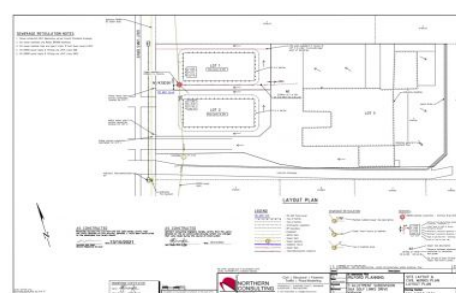

Harcourts Kingsberry

36C Golf Links Drive Kirwan QLD

Vacant land in Kirwan is almost extinct! This 405m² block is located on the sought after Golf Links Drive and also has a building pad. This land is ready to build your dream home on now. Only minutes from the Willows Shopping Centre and just a few minutes walk to the Ryan School, you will have everything you need at your finger tips. With a second block available next door you could buy both to give you double the land area. Give me a call today for more information.

Price : \$169,000
Land Size : 405 sqm
View : <https://www.kingsberry.com.au/sale/qld/townsville-district/kirwan/residential/land/7379052>

John Mendo
07 4772 2022
0438 792 888
john.mendo@tsvharcourts.com.au