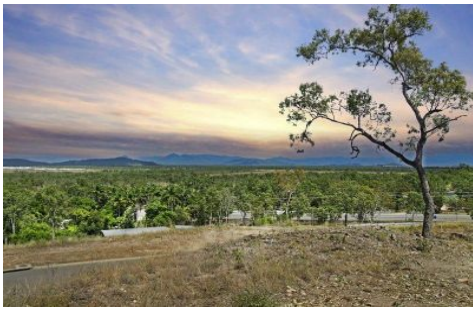

Land Sale @ Bushland Beach \$85,300

26 Deedes Crescent BUSHLAND BEACH QLD

This is the best priced land in Townsville, located in gorgeous Bushland Beach, this North Westerly facing allotment is 727 sqm with a generous 25 metre frontage.

This is definitely a not to be repeated sale, invest or build your own home, capture some amazing views. Call for more information

All interested parties should make and rely upon their own enquiries in order to determine whether or not this information is in fact accurate.